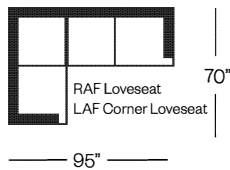

Sectionals

(Additional seats increase width by approximately 24")

Please note that all measurements are approximate.