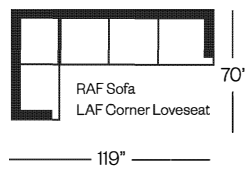

Sectionals

(Additional seats increase width by approximately 24")

Please note that all measurements are approximate.