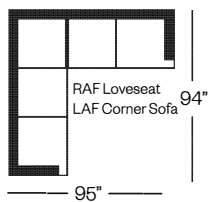

2722 Sectional

Broadway Collection

Shown with Optional:

LAF Chaise / RAF Loveseat, Contrast Welt, Knife Edge Lumbar

Shown with Optional:

LAF Corner Sofa / RAF Sofa, Contrast Front Box Pillows

Barrymore

Made for you.

2722 Broadway Collection

Sofa
width 85" height 35"
depth 39"

Condo Sofa
width 73" height 35"
depth 39"

Loveseat
width 61" height 35"
depth 39"

Chair
width 37" height 35"
depth 39"

Sectionals

(Additional seats increase width by approximately 24")

Please note that all measurements are approximate.

Barrymore

350 Oakdale Road Toronto ON M3N 1W5

T 416.742.7350

barrymorefurniture.com