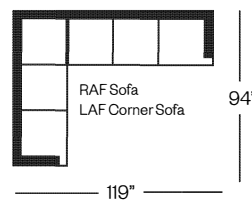

Barrymore

350 Oakdale Road Toronto ON M3N 1W5

T 416.742.7350

barrymorefurniture.com