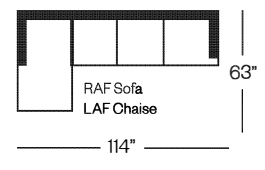

Sectionals

(Additional seats increase width by approximately 24")

Please note that all measurements are approximate.